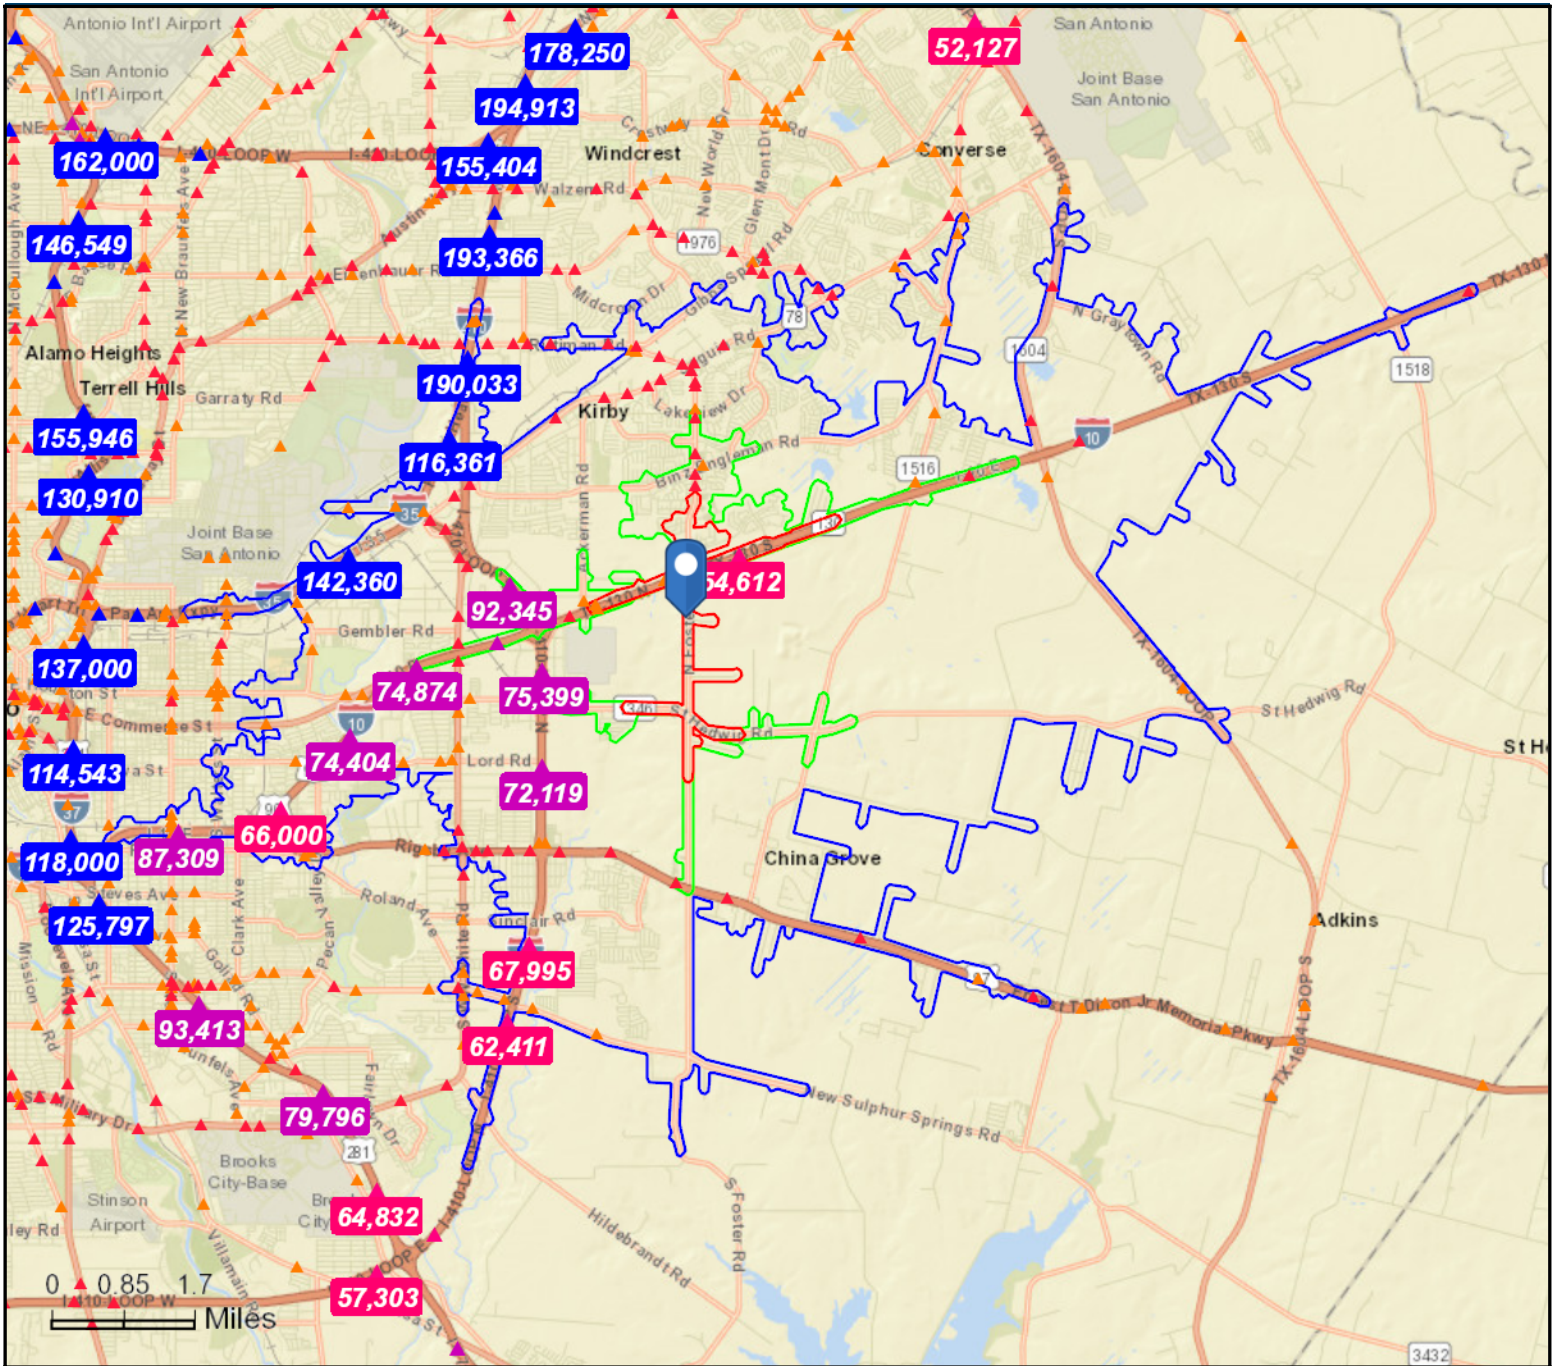

Foster Industrial Park
 467-999 N Foster Rd, San Antonio, Texas, 78219
 Drive Time: 3, 5, 10 minute radii

Prepared by Esri
 Latitude: 29.43749
 Longitude: -98.36119

- Average Daily Traffic Volume**
- ▲ Up to 6,000 vehicles per day
 - ▲ 6,001 - 15,000
 - ▲ 15,001 - 30,000
 - ▲ 30,001 - 50,000
 - ▲ 50,001 - 100,000
 - ▲ More than 100,000 per day